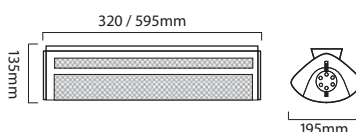

### Specification

- White powder coated metal body
- Perforated curved basket with opal inner lining
- Frosted ribbed diffuser attachments
- Adjustable head

### End Cap (Set)

OEM-CDX-ECW

White endcap set

OEM-CDX -ECC

Chrome endcap set

### Dimensions

Adjustable