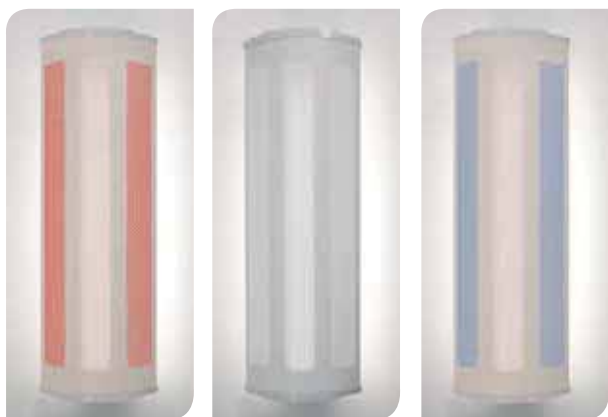

## Fyne-S

Compact Decorative Range

Wall mounted adjustable luminaire suitable for horizontal or vertical mounting. Available with perforated cover or frosted diffuser, designed to complement our Braemar and Fyne-L range.

### Specification

- White powder coated metal body
- Perforated curved basket with opal inner lining
- Frosted ribbed diffuser attachments
- Adjustable head

### Attachments

T3WDXD

Diffuser for small body

Ribbed Diffuser Attachment

T6CDXD

Diffuser for large body

Ribbed frosted attachment only

T3WDXP