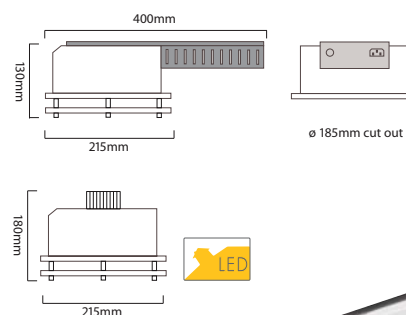

Dimensions

LED lighting technology is constantly evolving our products will evolve accordingly.