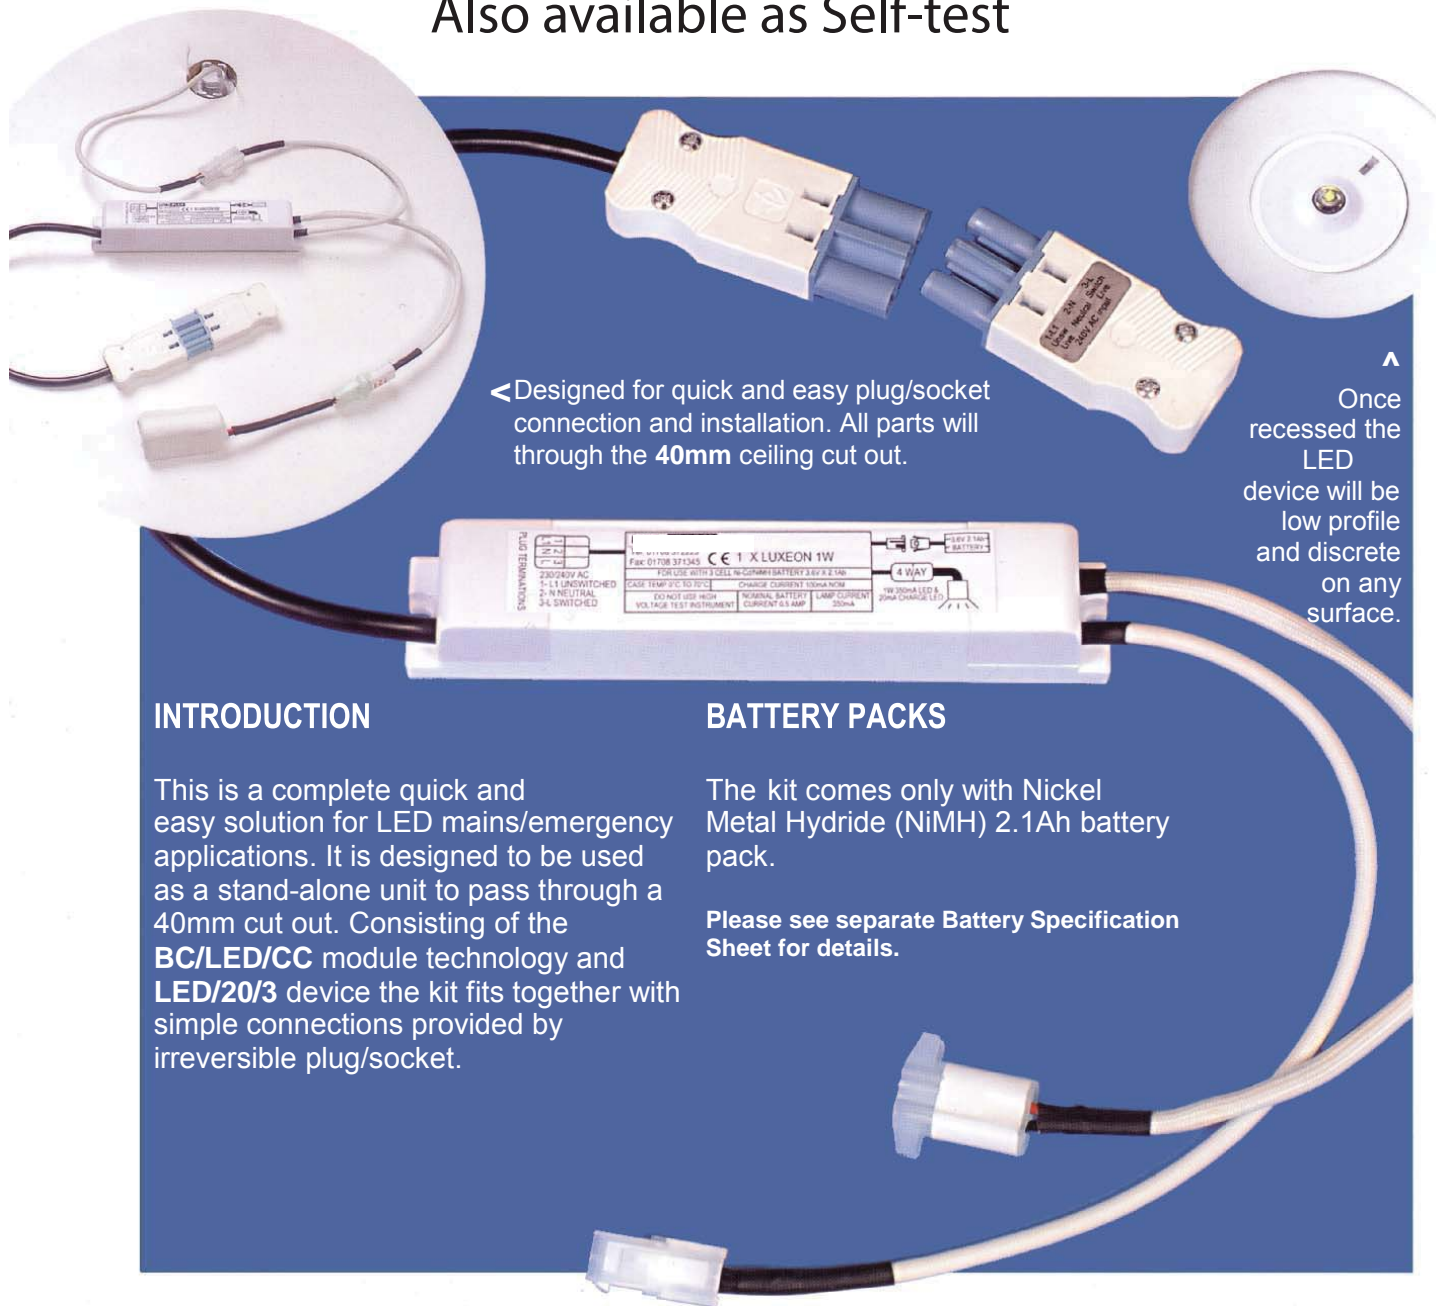

## Emergency Open Space

3w or 1w available  
Also available as Self-test

◀ Designed for quick and easy plug/socket connection and installation. All parts will fit through the 40mm ceiling cut out.

▲ Once recessed the LED device will be low profile and discrete on any surface.

### INTRODUCTION

This is a complete quick and easy solution for LED mains/emergency applications. It is designed to be used as a stand-alone unit to pass through a 40mm cut out. Consisting of the BC/LED/CC module technology and LED/20/3 device the kit fits together with simple connections provided by irreversible plug/socket.