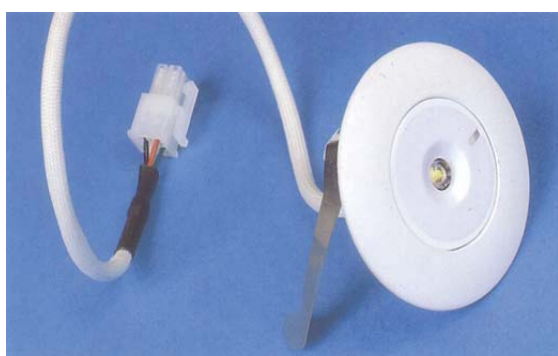

## Emergency Open Space

3w or 1w available  
Also available as Self-test

◀ Designed for quick and easy plug/socket connection and installation. All parts will fit through the 40mm ceiling cut out.

▲ Once recessed the LED device will be low profile and discrete on any surface.

### INTRODUCTION

This is a complete quick and easy solution for LED mains/emergency applications. It is designed to be used as a stand-alone unit to pass through a 40mm cut out. Consisting of the BC/LED/CC module technology and LED/20/3 device the kit fits together with simple connections provided by irreversible plug/socket.

### BATTERY PACKS

The kit comes only with Nickel Metal Hydride (NiMH) 2.1Ah battery pack.

Please see separate Battery Specification Sheet for details.

Recessed LED c/w mounting bezel.

MAXIMUM SPACING 0.2 LUX		
Mounting Height	To Wall	Between Fittings
2.5m	4.5	10.4
3.0m	4.9	11.6
4.0m	5.4	13.4
5.0m	5.6	14.6
6.0m	5.6	15.3