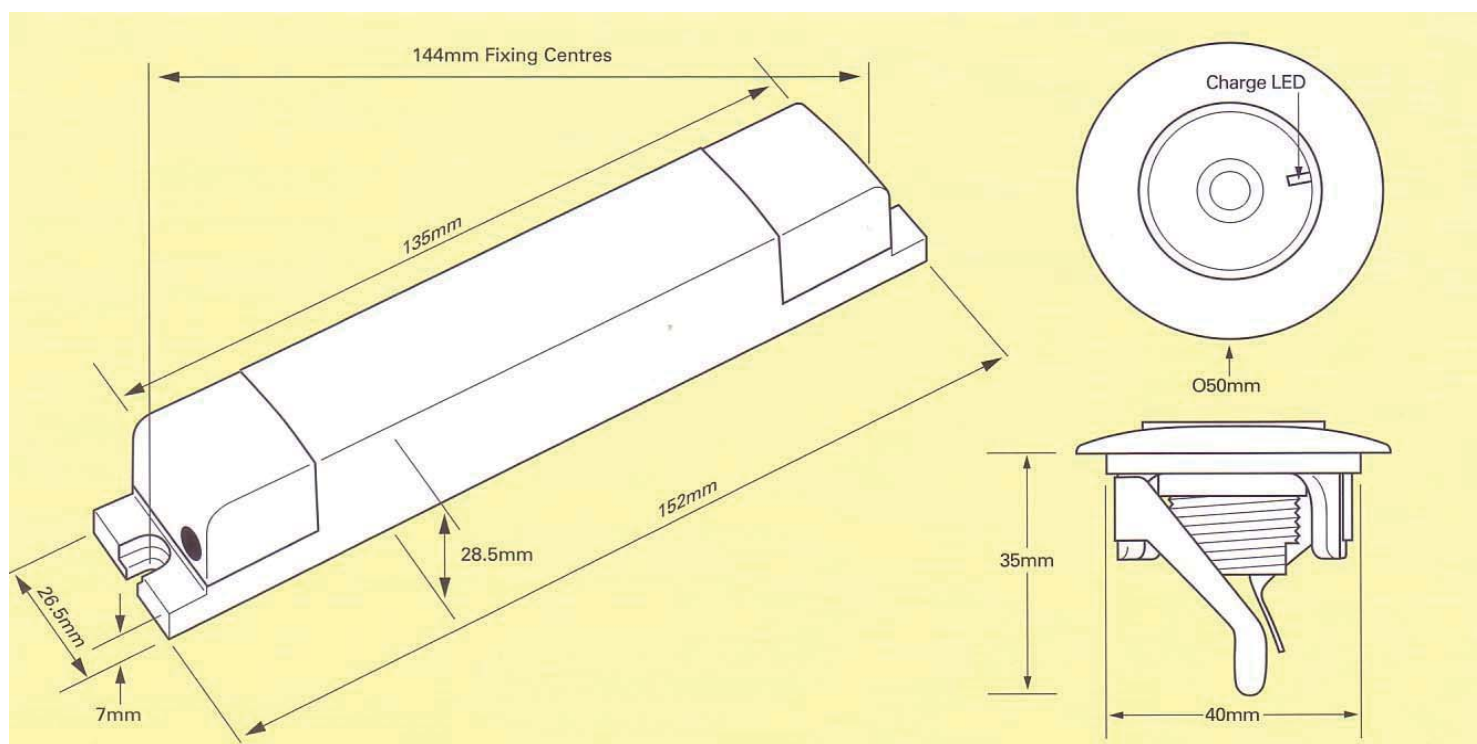

\* = Please refer to office for latest output figures (subject to increase)

MAXIMUM SPACING 0.2 LUX		
Mounting Height	To Wall	Between Fittings
2.0m	2.5m	6.0m
2.5m	3.2m	7.0m
3.0m	3.6m	7.9m
4.0m	4.1m	9.6m
5.0m	4.5m	10.8m

MAXIMUM SPACING 1 LUX		
Mounting Height	To Wall	Between Fittings
2.0m	2.0m	4.5m
2.5m	-	4.1m
3.0m	-	3.2m
4.0m	-	-
5.0m	-	-

### Dimensions